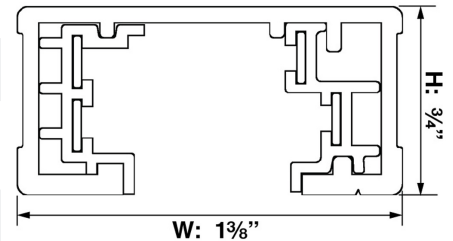

# V2764-6

4 ft. 120V 2-Circuit/1-Neutral White Aluminum Linear Track System / Rail / Section

Catalog #:

Type:

Project:

Prepared By:

## Specifications

|  |                            |
|--|----------------------------|
| Type of Lighting                       | Indoor Track Systems       |
| Product Type                           | Track Section / Track Rail |
| Product Subtype                        | 120V 2-Circuit/1-Neutral   |
| Height (in.)                           | 0.75                       |
| Width (in.)                            | 1.375                      |
| Length or Extension/Projection (in.)   | 48                         |
| Finish                                 | White                      |
| Main Material                          | Extruded Aluminum          |
| Installation Location                  | Dry                        |
| Number of Circuits                     | 2                          |
| Electrical Capacity per Circuit (Amps) | 20                         |