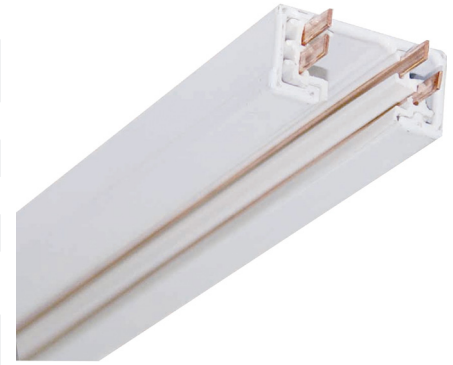

Specifications

Type of Lighting	Indoor Track Systems
Product Type	Track Section / Track Rail
Product Subtype	120V 2-Circuit/1-Neutral
Height (in.)	0.75
Width (in.)	1.375
Length or Extension/Projection (in.)	48
Finish	White
Main Material	Extruded Aluminum
Installation Location	Dry
Number of Circuits	2
Electrical Capacity per Circuit (Amps)	20

At a Glance

- Sturdy, Exquisite Construction
- Perfect Complement to Kitchens, Living Rooms, Apartments, Studios, Bars, Restaurants, and Many Other Indoor Areas
- Solid White Finish
- High-Quality, Corrosion-Resistant, and Rust-Resistant Extruded Aluminum
- Clean, Minimal, and Solid Color Design Blends in Seamlessly with Surroundings and Existing Décor
- 20 Amps per Circuit (40 Amps Max Electrical Capacity)
- Compatible with Volume Lighting 120V 2-Circuit/1-Neutral Track Heads
- Suitable for Dry Locations Only
- Individually Inspected for Quality Assurance
- cULus Listed for Safety